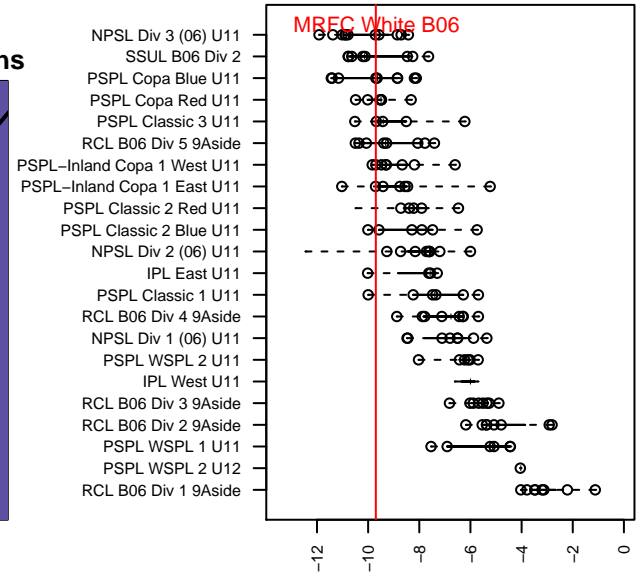

**attack and defense rating
relative to others at age
and all opponents in last 13 months**