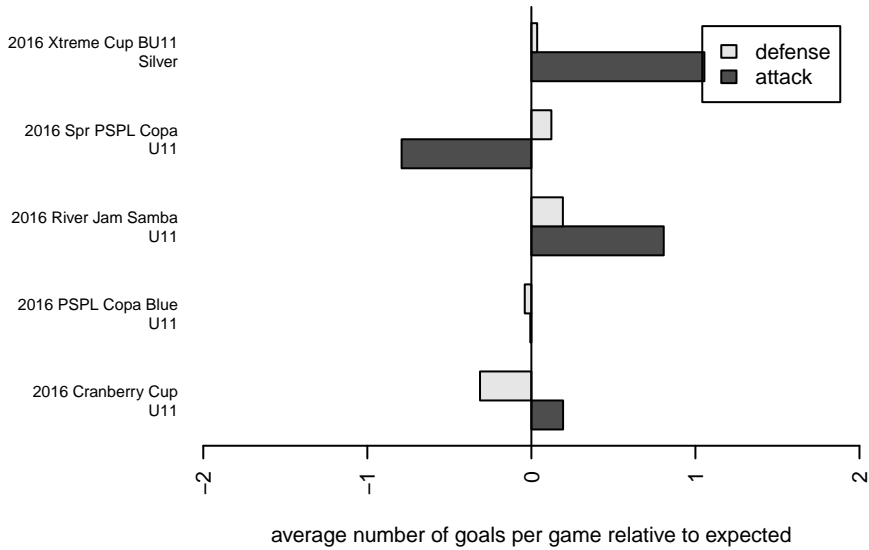

Performance relative to 13 month average