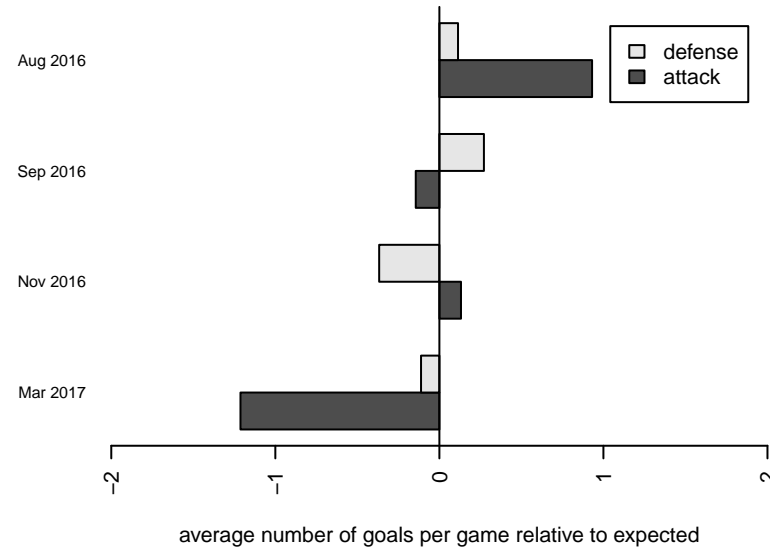

Performance relative to 13 month average