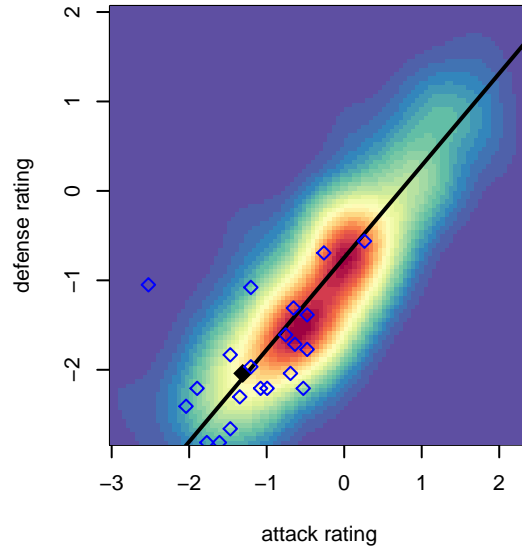

**attack and defense rating
relative to others at age
and all opponents in last 13 months**