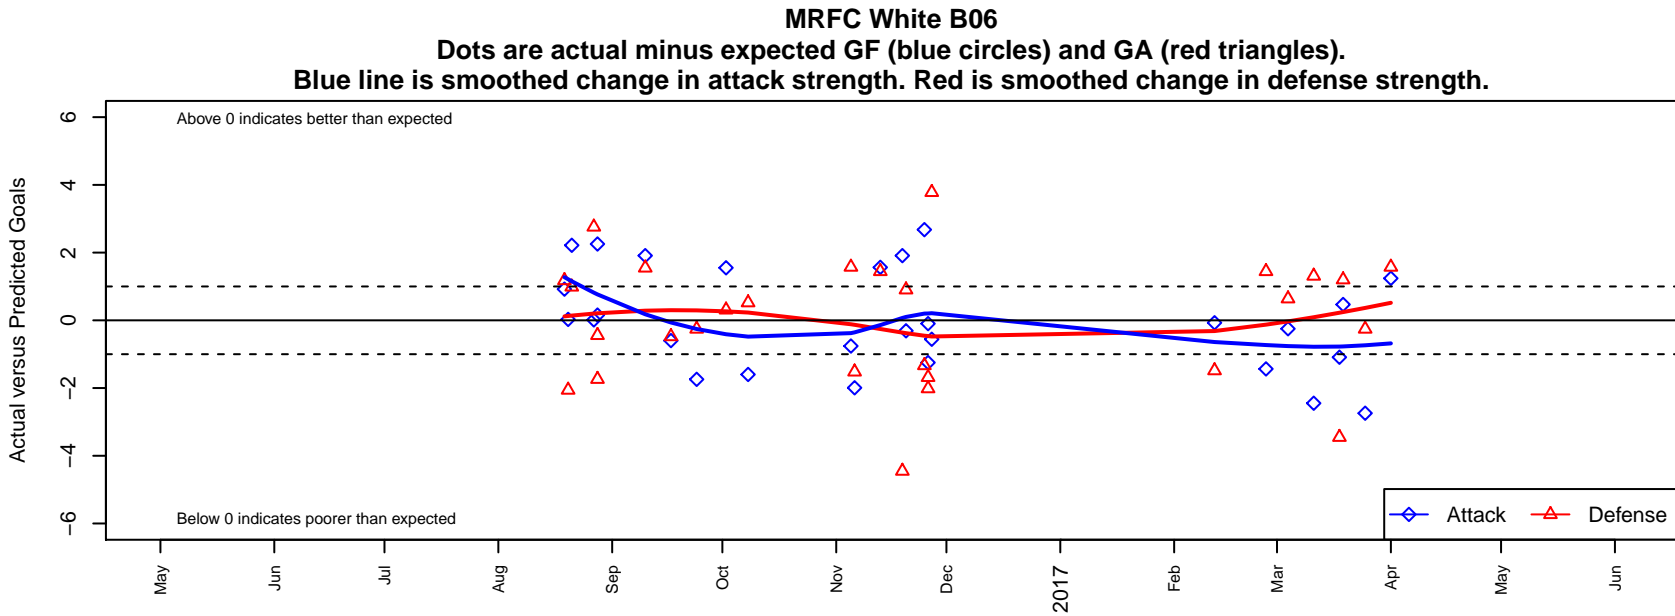

# MRFC White B06

Mount Rainier FC  
 Sumner, WA  
 B06 total strength=320  
 attack=0.27 defense=0.13  
 fall league = PSPL Copa Blue U11  
 spr league = Spr PSPL Copa U11  
 notes= Gates 2016

alt names used:  
 MRFC B06 Gates  
 MVP Rapids 06 White  
 MRFC B06 (Gates)  
 MRFC B06 Gates  
 MRFC B06 Gates

Venues played:  
 2016 Xtreme Cup BU11 Silver  
 2016 River Jam Samba U11  
 2016 PSPL Copa Blue U11  
 2016 Cranberry Cup U11  
 2016 Spr PSPL Copa U11

**attack and defense variance (black dot)  
relative to other teams  
and top 10 in region**